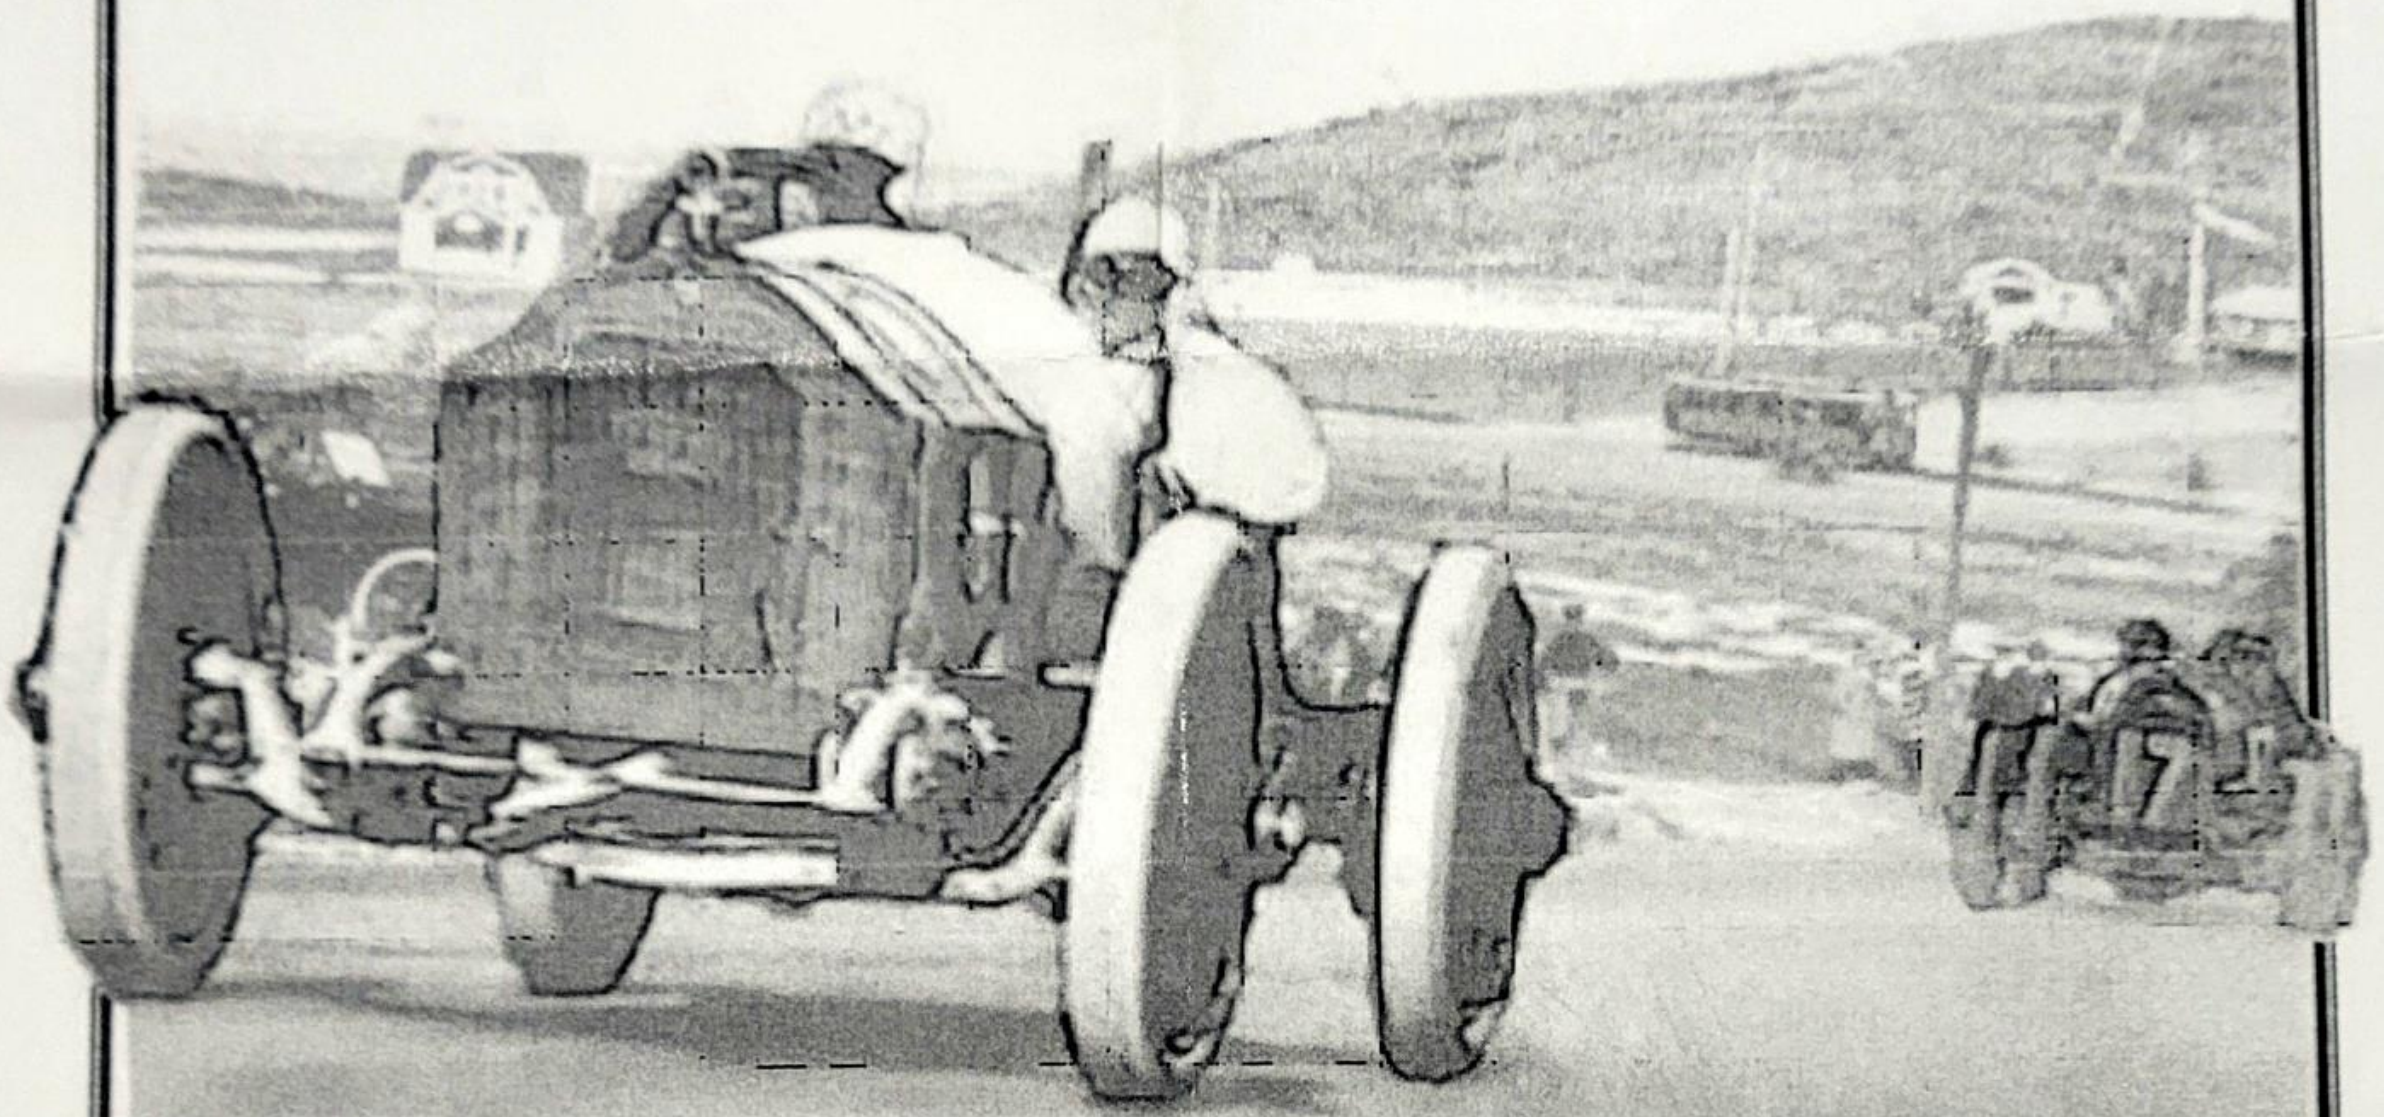

SAN DIEGO EXCURSION

CELEBRATION OF THE 1915 EXPOSITION ROAD RACE
SUNDAY JANUARY 12, 2025

DRIVE TO POINT LOMA AND AROUND THE 1915 ROAD RACE ROUTE.

OPEN TO ALL UNMODIFIED 1942 OR EARLIER CARS.

7:00 CHECK-IN AT SAN DIEGO
AUTOMOTIVE MUSEUM —
DONUTS AND COFFEE

8:00 MUSEUM OPENS AT REDUCED RATE

9:00 EXCURSION DEPARTS SDAM

11:00 PARADE OF RACE ROUTE STARTS

12:00 LUNCH ON YOUR OWN AT LIBERTY
STATION

PRE-REGISTRATION REQUIRED bit.ly/4fWEh6n

CONTACT: NEWELL BOOTH

619-320-8422

SDEXCURSION@HCFI.ORG

PERIOD CLOTHING ENCOURAGED

TRAILER PARKING BY OLD BALBOA HOSPITAL IN LARGE LOT AT 2115 PARK BLVD.

hcfi.org/SDEXCURSION

ORGANIZED BY HCCA CLUBS OF SAN DIEGO